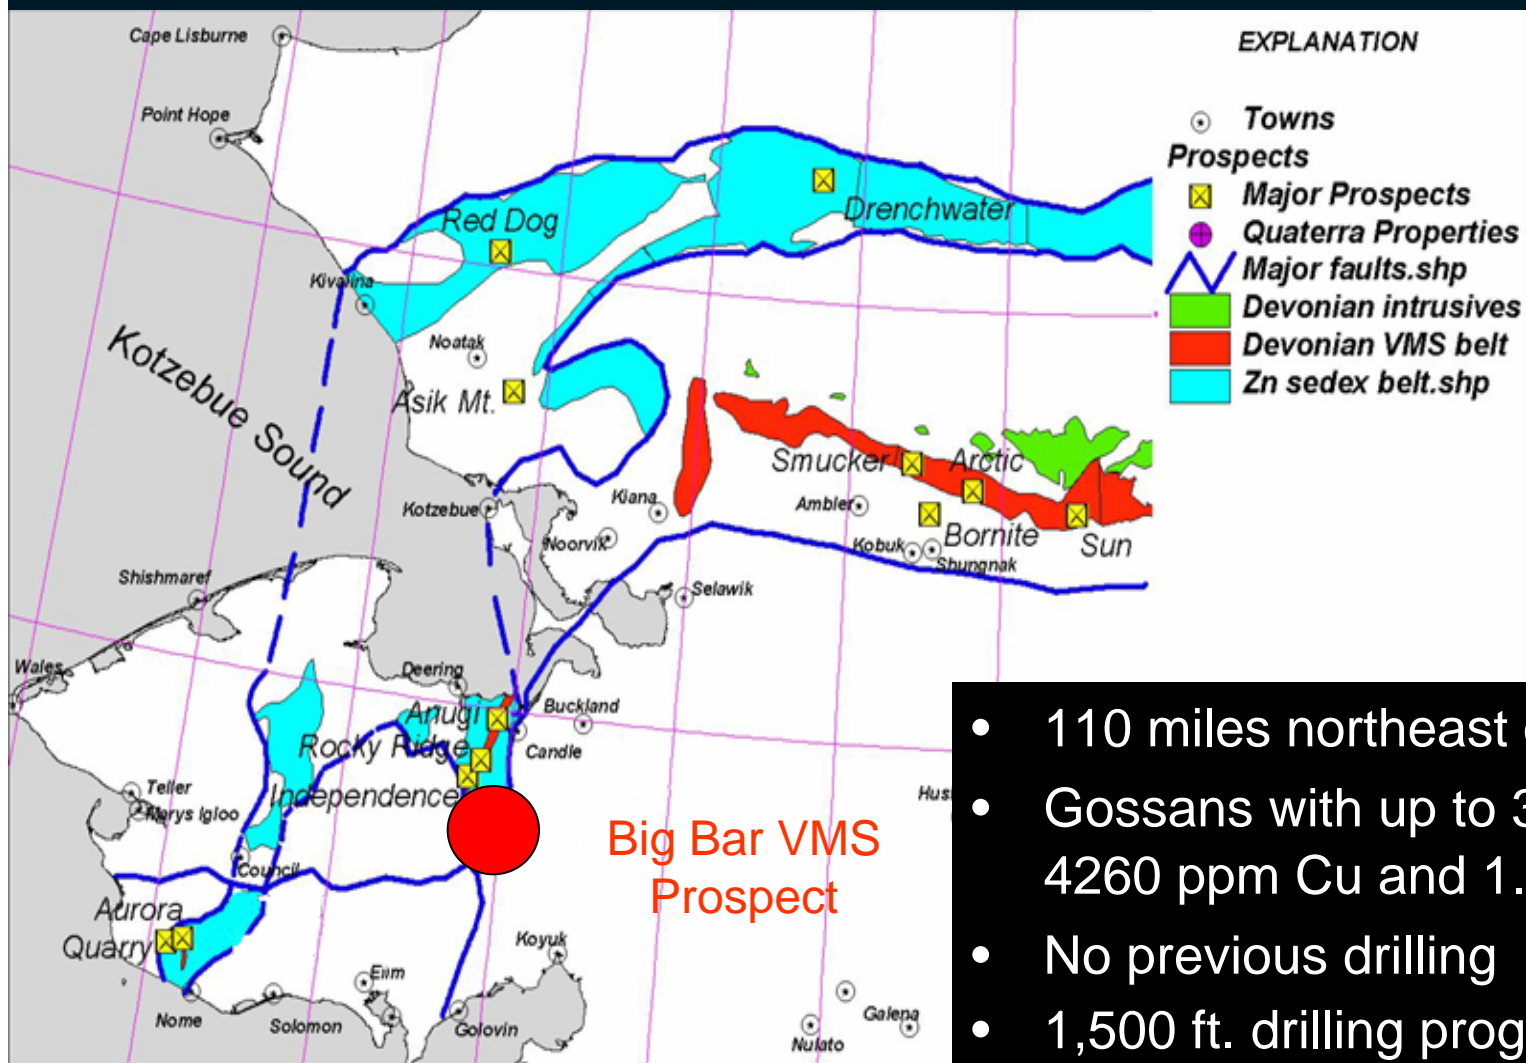

Big Bar Massive Sulfide Prospect

- 110 miles northeast of Nome
- Gossans with up to 3900 ppm Zn, 4260 ppm Cu and 1.6 opt Ag.
- No previous drilling
- 1,500 ft. drilling program completed

NW ALASKA VMS & SEDEX BELTS